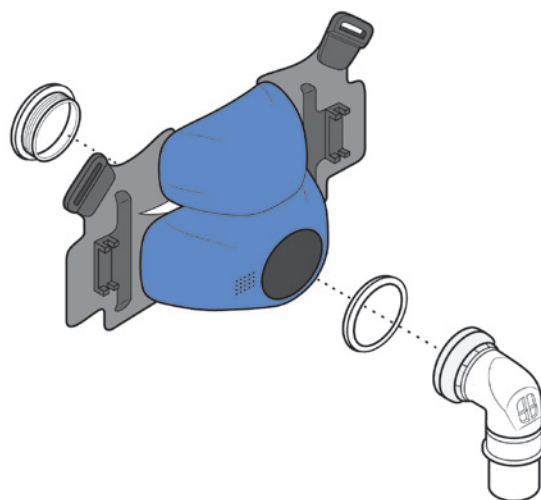

Open Face Headgear Design:

Allows virtually unrestricted vision; great for people who like to fall asleep while reading or watching TV. Accommodates eyeglasses.

90° Elbow Swivel Connector:

Allows users to sleep in more natural positions; easy to remove and clean.

Gentle Exhalation:

Exhalation holes are in the front of the mask providing a quiet and gentle flow of air.

Seals in a Snap:

Two quick release snaps makes Anew one of the easiest masks to put on and take off.

Easy to Clean:

Quick & simple to clean the material that routinely comes in contact with the skin surface.

Super Lightweight:

Users barely notice the weight of this mask.

3 Sizes:

Multiple size options allow users to find the perfect fit for their face; expands the number of users the mask will fit.

Moisture Vapor Breathable:

High-tech material allows the skin to breathe naturally, wicks away moisture and leaves no pressure marks common with rubber or silicone seals.

Loose Fit:

As with all SleepWeaver masks, the unique "loose fit" provides ultimate comfort and eliminates strap marks.