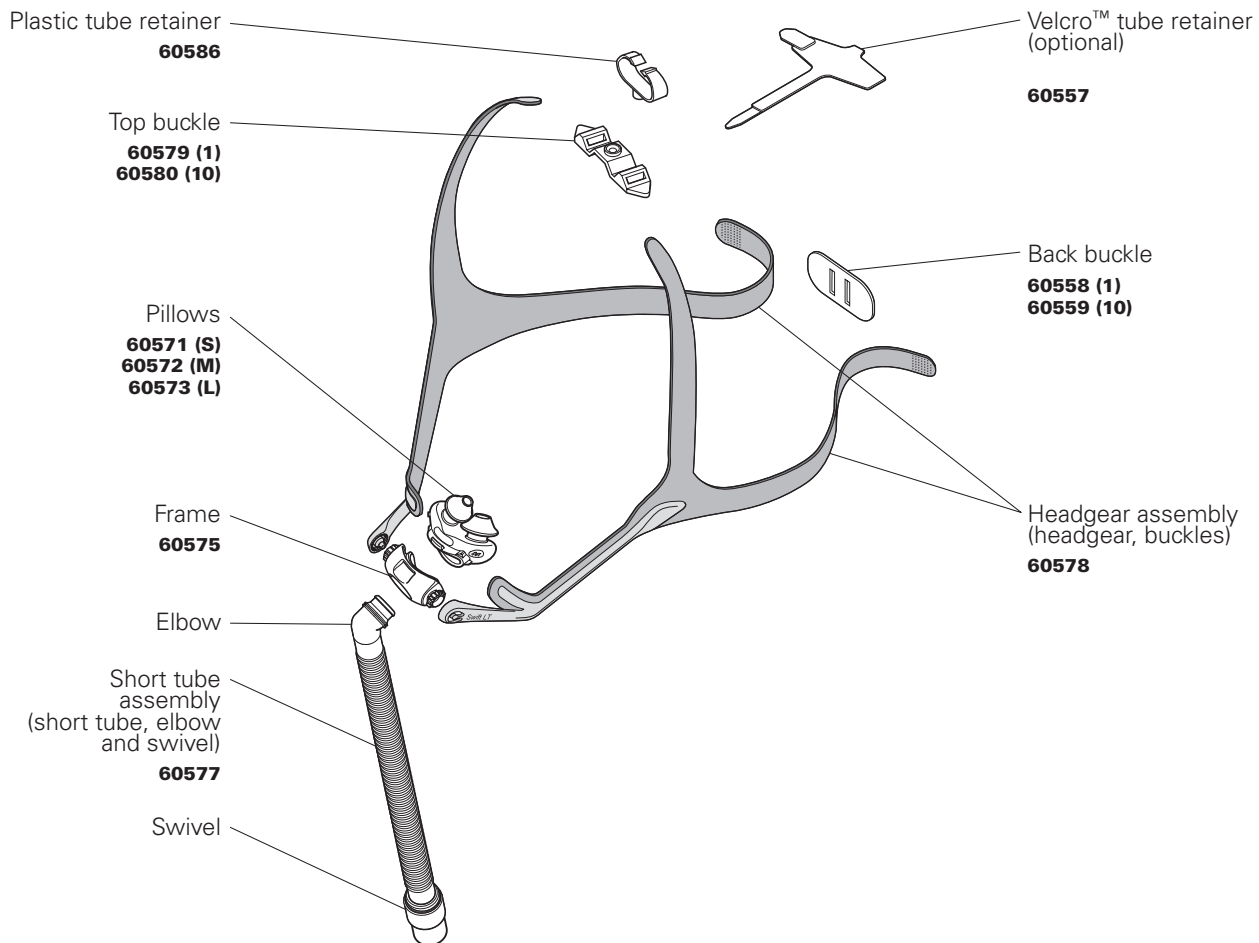

Swift™ LT

NASAL PILLOWS SYSTEM

Components Card

English

Complete system

(includes S*, M* and L* pillows)

60560

Frame system

(no headgear)

S **60582**

M **60583**

L **60584**

Frame assembly

(no headgear, no pillows)

60581

S* Small

M* Medium

L* Large