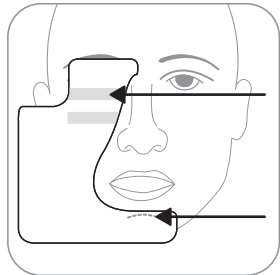

[REF] DOM [INT]

PHILIPS
RESPIRONICS

Provided for your reference by
cpapXchange.com

www.philips.com/masks

Amara | FULL FACE MASK SIZING GAUGE [REF]1090299