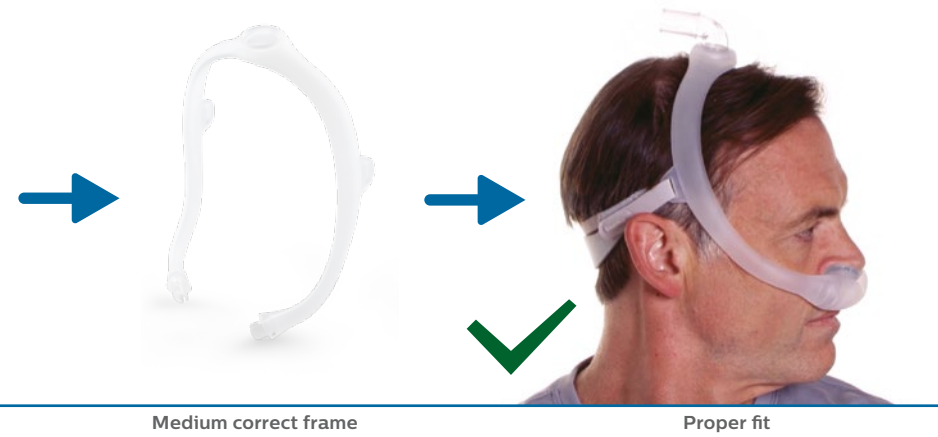

Making it simple to find the right fit

Achieving the right fit with DreamWear is easy

Medium frame sizing

The medium mask frame will comfortably fit most faces. If the medium frame does not fit a patient's face, a small or large mask frame might better suit your patient's needs.

Medium correct frame

Proper fit