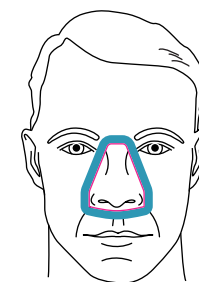

Provided for your reference by
cpapXchange.com

Sizing Gauge: Print at 100% and Cut on Pink Lines

ESON & ESON 2 SMALL

ESON & ESON 2 MEDIUM

ESON & ESON 2 LARGE

Mask Reorder Codes		Mask Reorder Codes	
400449	F&P Eson Mask Small	ESN2SA	F&P Eson 2 Mask Small
400450	F&P Eson Mask Medium	ESN2MA	F&P Eson 2 Mask Medium
400451	F&P Eson Mask Large	ESN2LA	F&P Eson 2 Mask Large