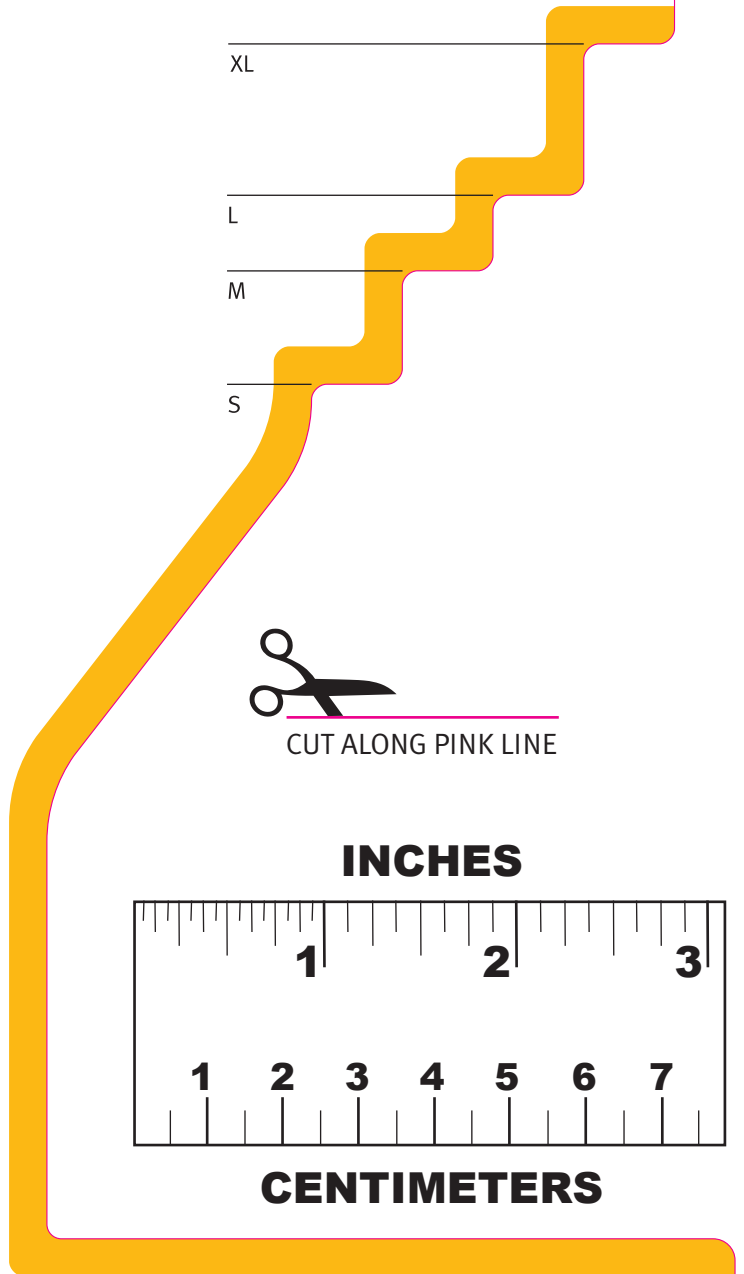

Zest™ Plus
NASAL MASK

Zest™
NASAL MASK

Zest™ Petite
NASAL MASK

● Full Face Delivery ● Direct Nasal Delivery
● Nasal Delivery ● Oral Delivery

XL

L

M

S

INCHES

CENTIMETERS

Provided for your reference by
cpapXchange.com

Forma™
FULL FACE MASK

Fisher & Paykel
HEALTHCARE