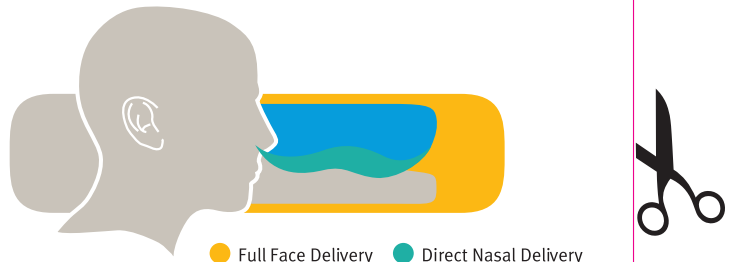

Zest™ Plus
NASAL MASK

Zest™
NASAL MASK

Zest™ Petite
NASAL MASK

● Full Face Delivery ● Direct Nasal Delivery
● Nasal Delivery ● Oral Delivery

XL

L

M

S

INCHES

CENTIMETERS

Provided for your reference by
cpapXchange.com

Forma™
FULL FACE MASK

Fisher & Paykel
HEALTHCARE